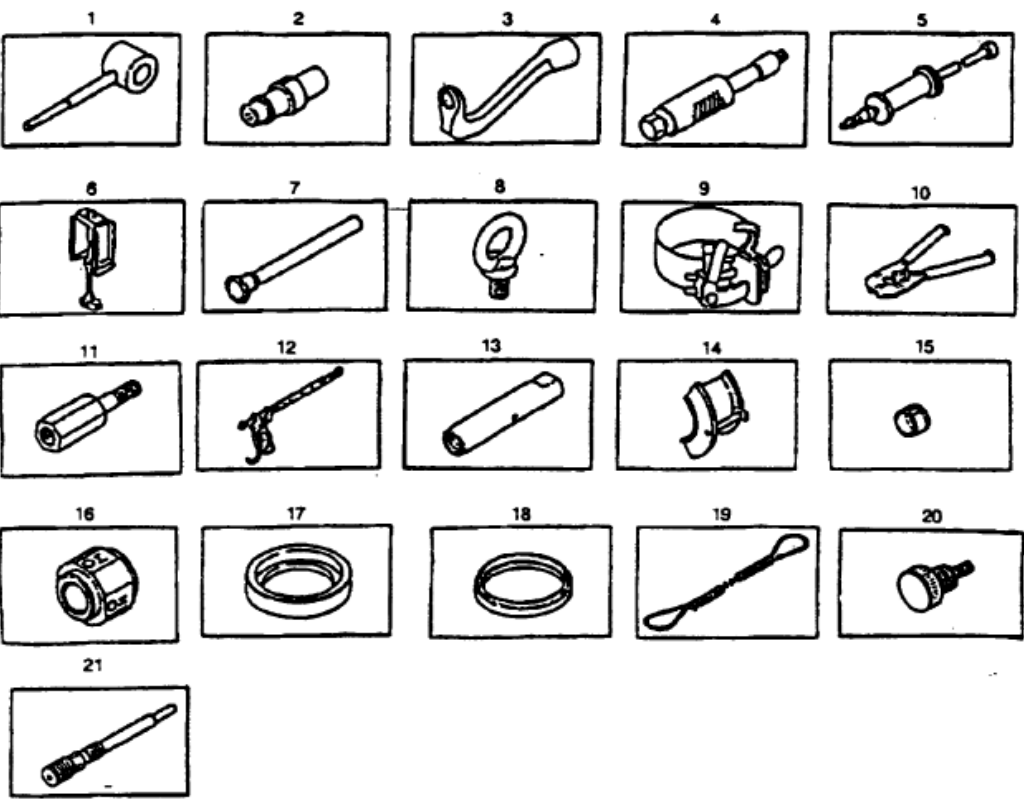

Parts List

Ref	Class	Part	Description	Qty	Comment	Footnote
1	91	834021450	PRESS-Conn. Rod Bushing	1		
2	91	834021460	PRESS-Conn. Rod Bushing	1		
3		834111260	WRENCH-Cylinder Head	1		
4		834201100	PULLER-Idler Gear	1		
5	91	834201442	PULLER-Slide Hammer	1		
6		834201460	PULLER-Cylinder Liner	1		
7		834311010	TOOL-Valve Lapping	1		
8		834331070	BOLT-Lifting-Cylinder Head	1		
9	91	834411260	COMPRESSOR-Piston Ring	1		
10	91	834421180	EXPANDER-Piston Ring	1		
11	91	834621130	ADAPTER-Nozzle	1		
12		834701022	COMPRESSOR-Valve Spring	1		
13	91	834721650	BAR-Valve Seal Installation	1		
14		834801120	GUIDE-Cylinder Liner	1		
15	91	834811120	GUIDE-Conn. Rod Bushing	1		
16	91	834811130	GUIDE-Conn. Rod Bushing	1		
17	91	834821530	PRESS-Crank Oil Seal-Front	1		
18	91	834821540	PRESS-Crank Oil Seal-Rear	1		
19		834911010	ROPE-Wire-Lifting	1		
20		835122100	TOOL-Inj. Pump Timing	1		
21	91	835521051	ADAPTER-Compression Gage	1		